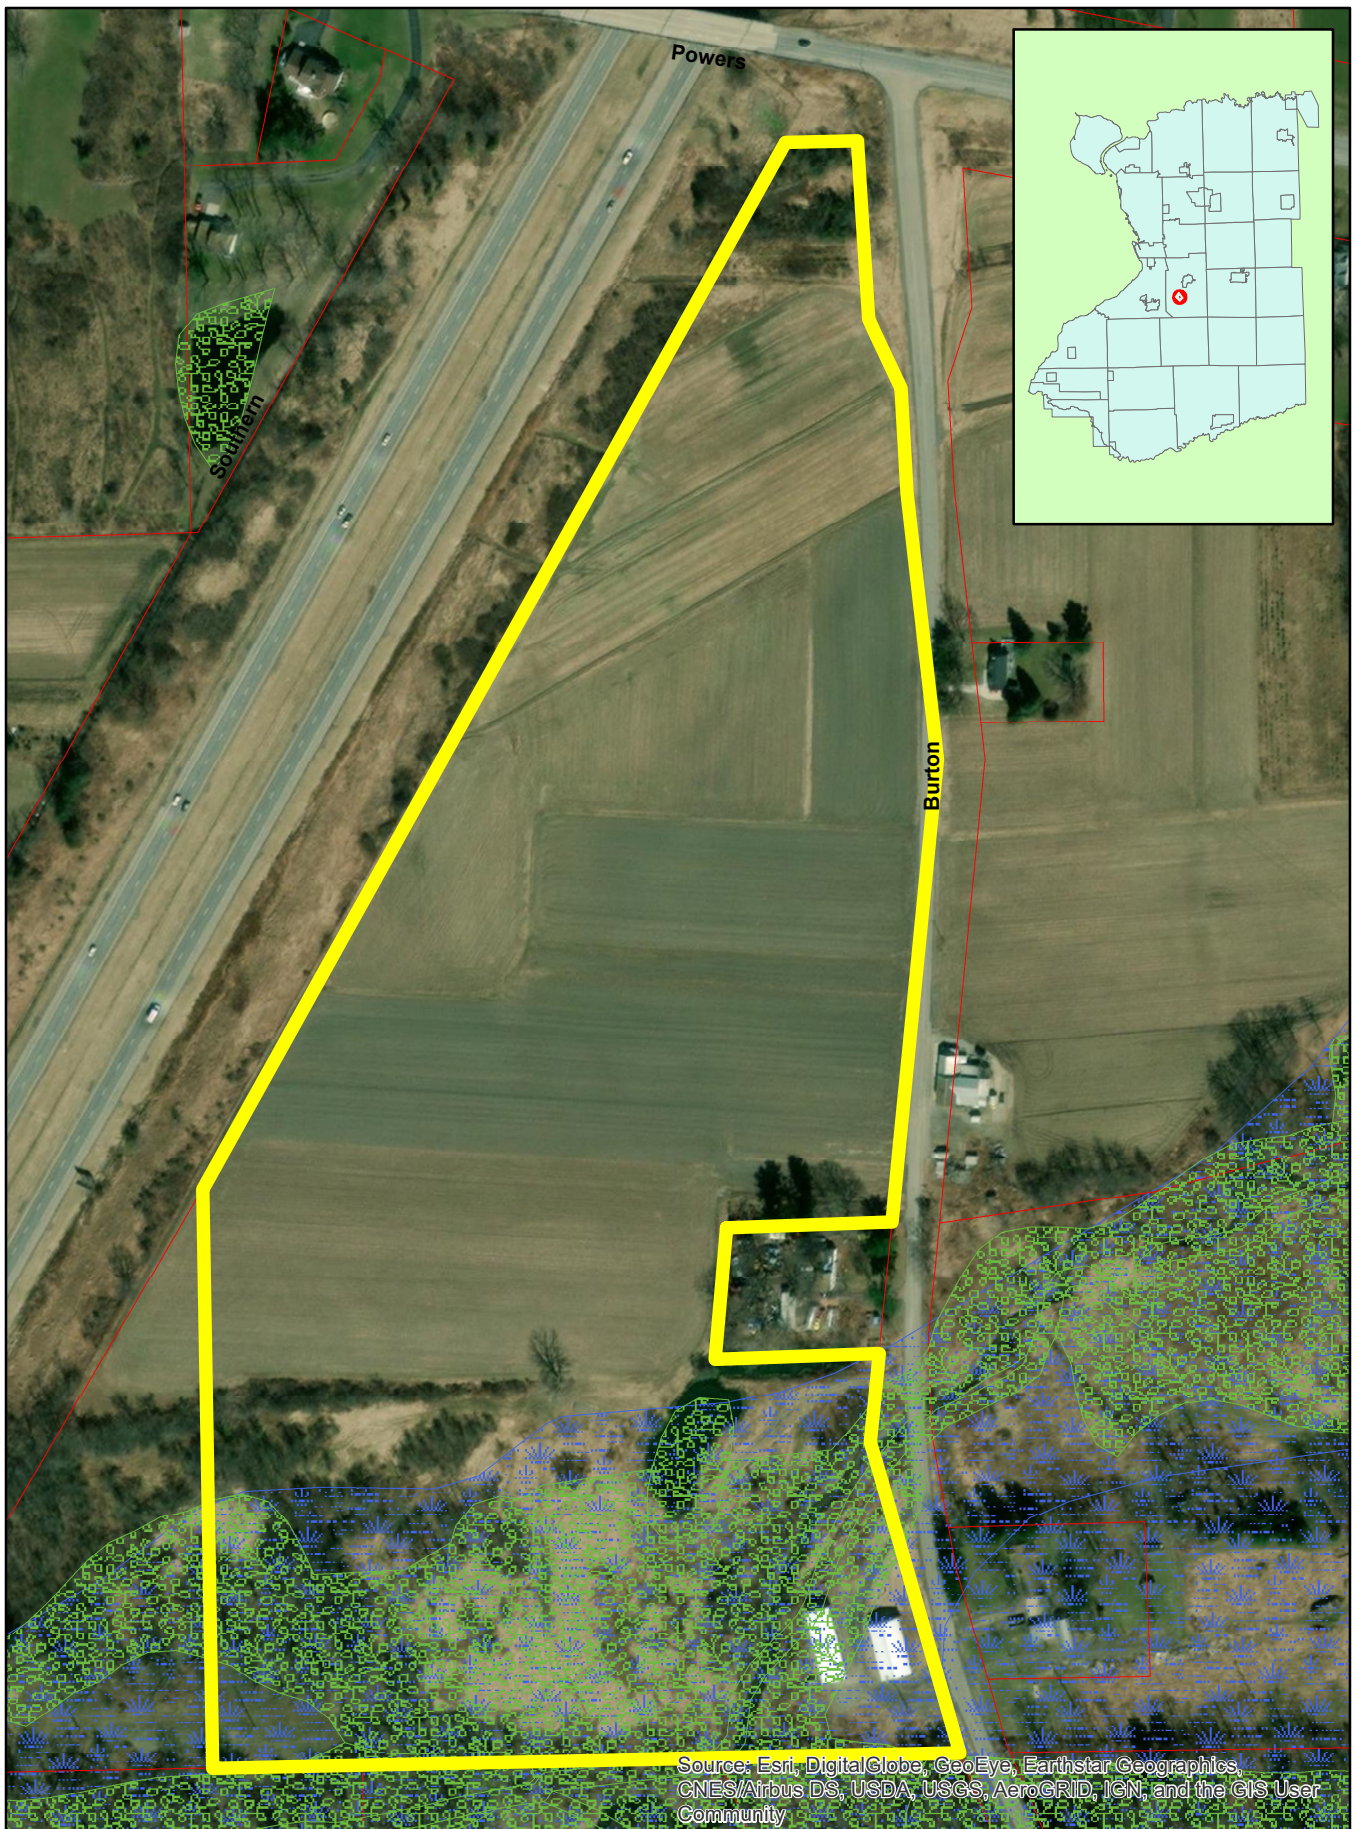

Burton Rd (West Parcel), Orchard Park, NY

Hydric soils (blue) & NWI (green)

Source: Esri, DigitalGlobe, GeoEye, Earthstar Geographics, CNES/Airbus DS, USDA, USGS, AeroGRID, IGN, and the GIS User Community