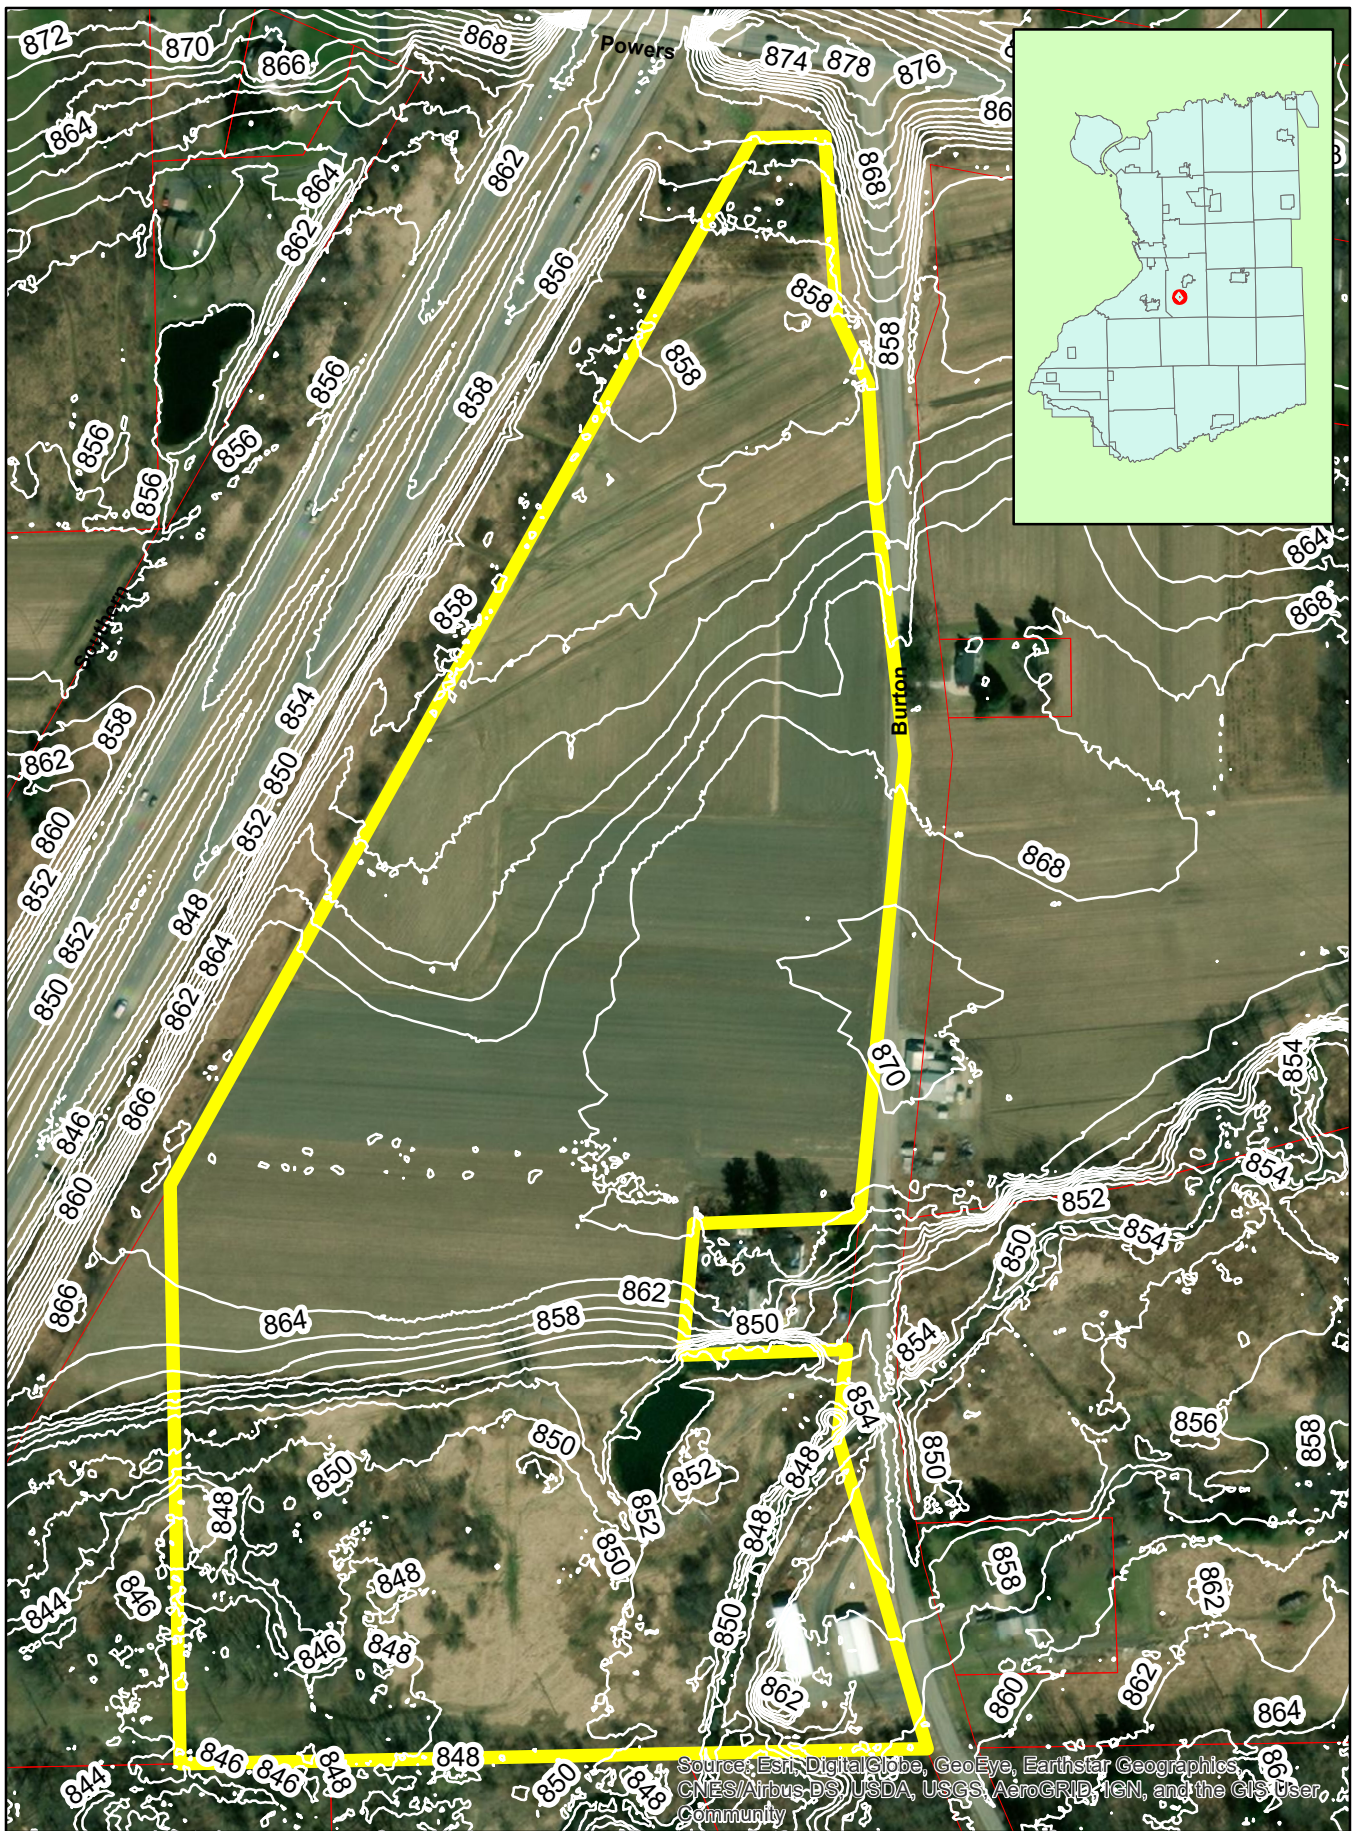

Burton Rd (West Parcel), Orchard Park, NY 2 ft, Contours from Erie County LiDAR

0 250 500 1,000 Feet